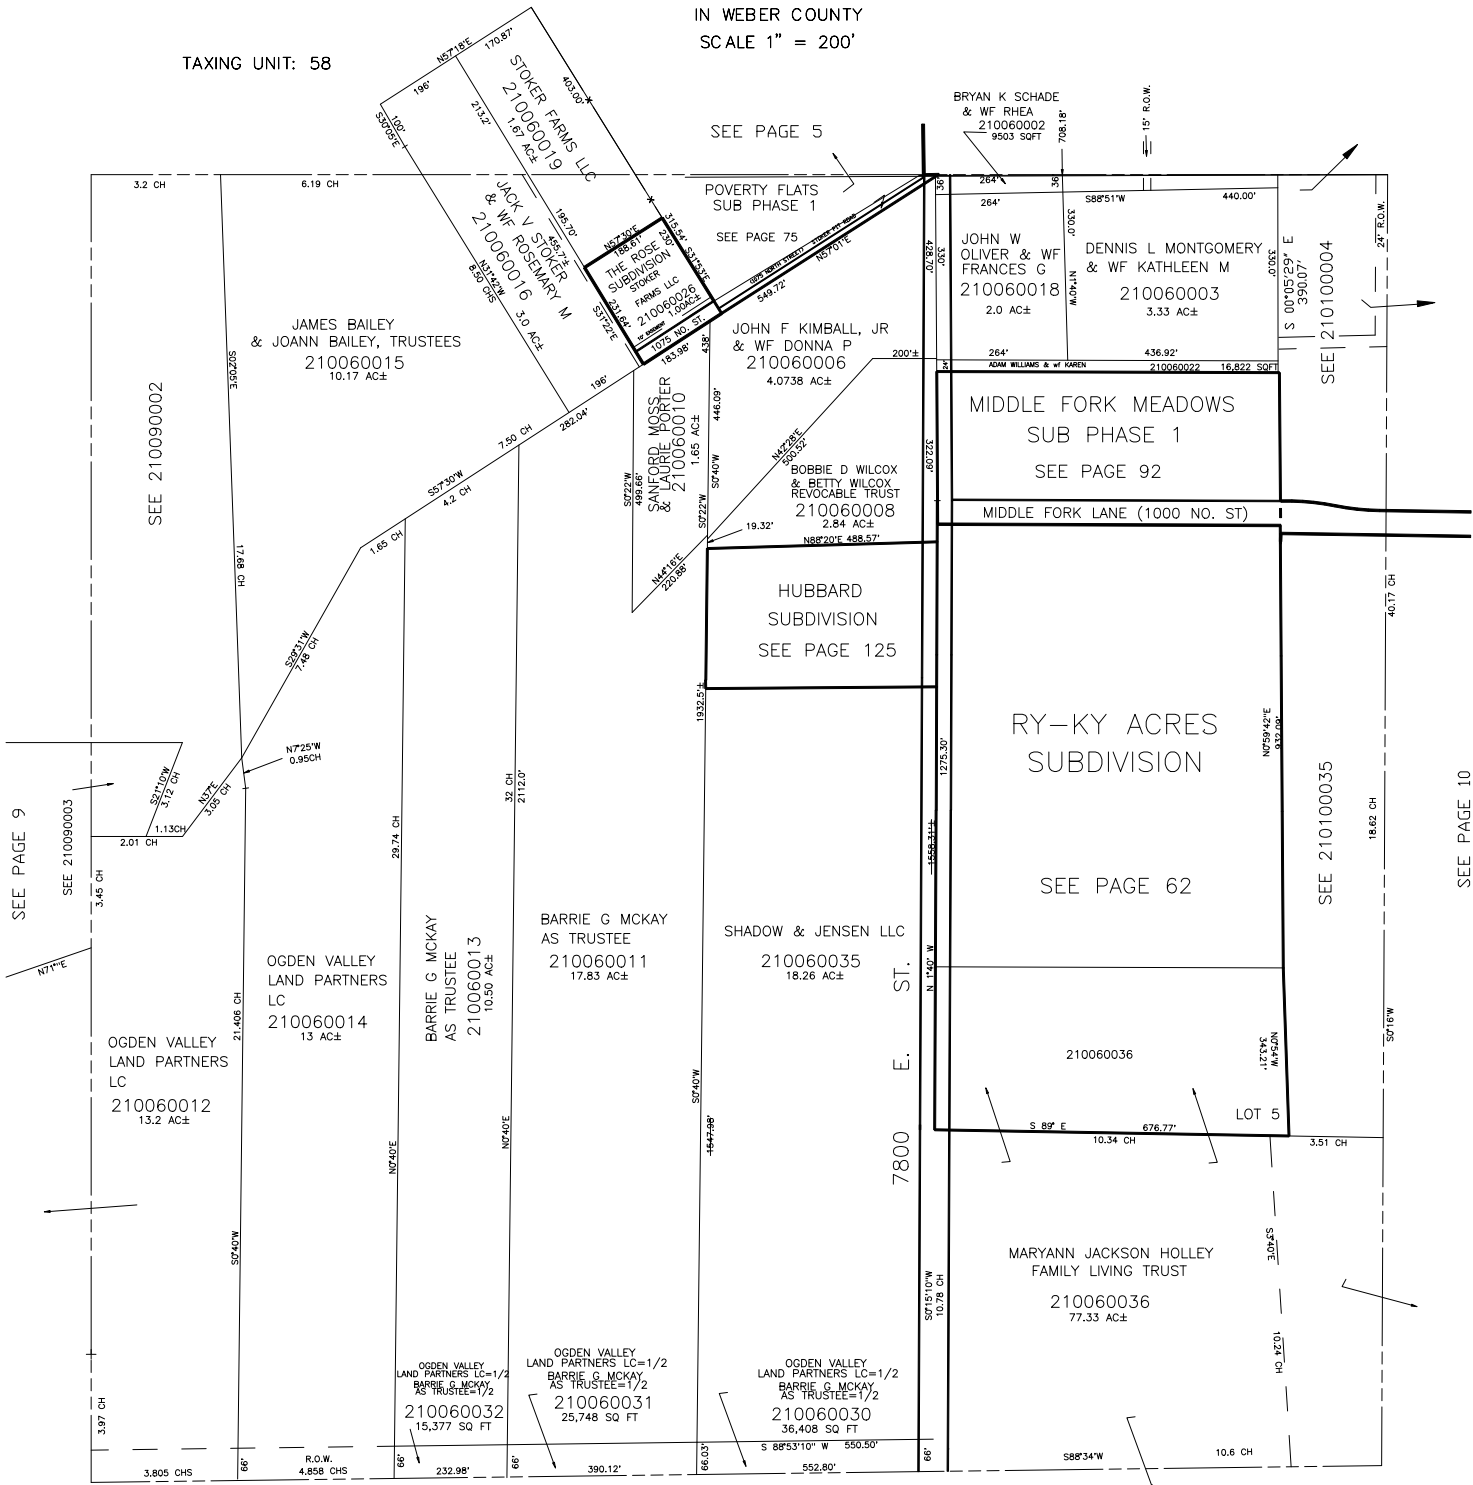

NE 1/4
SECTION 7, T.6N., R.2E., S.L.B. & M.
IN WEBER COUNTY
SCALE 1" = 200'

TAXING UNIT: 58

SEE PAGE 9

SEE PAGE 5

SEE PAGE 75

SEE 210100004

HUBBARD
SUBDIVISION
SEE PAGE 125

MIDDLE FORK MEADOWS
SUB PHASE 1
SEE PAGE 92

RY-KY ACRES
SUBDIVISION
SEE PAGE 62

SEE 210100035

SEE PAGE 10

SEE PAGE 7